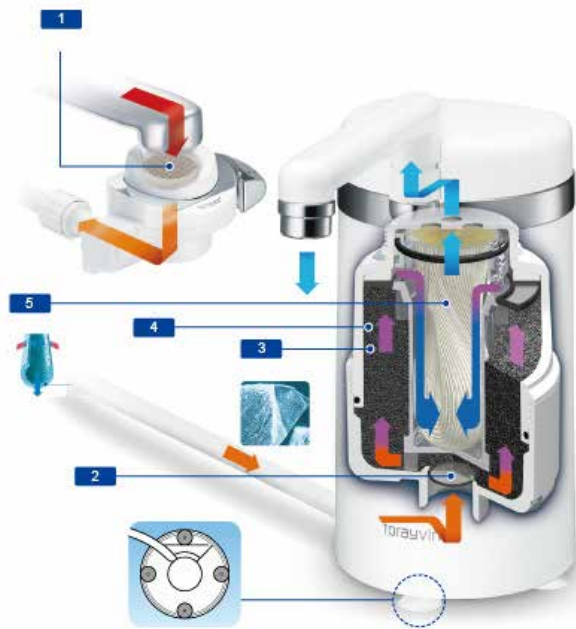

torayvino

Removes from water

Chlore, chlorine derivatives 80%

Bacteria 99,9%

Bad taste & odor 99%

Solid particles - dirt, sand, mud 99,9%

Filters up 8000 liters

Flow of filtered water 4lit/min

1 year warranty

Filtered water on tap Specifications

General Specifications

- 3 switching modes:
  1) unfiltered straight
  2) unfiltered spray
  3) filtered water
- Replacement filter: SWC
- Accessories: 4 adapters on tap Easy to install no tools needed Quick Fit
- 360° rotating tap of filtered water

Technical specifications

- Key ingredients Filter: Membrane filtration polysulfide fiber, activated carbon
- Minimum inlet water pressure: 1 bar
- Maximum inlet water pressure: 3,5 bar
- Water flow rate: 4 L / min
- Minimum water temperature: 5° C
- Maximum water temperature: 35° C
- Lifetime filter: Approximately 10-12 months

Dimensions and weight

- Dimensions (L x W x H): 11,5 x 11,5 x 24 cm.
- Product weight: 1,16 kg.
- Packaging dimensions (L x W x Y): 19 x 14 x 25 cm.
- Packaging weight : 1,5 kg.
- Product quantity per packaging: 1

Logistic details

- Quantity per box: 6 pcs.
- Country of origin Japan

Characteristics

Water Filter Torayvino SW5