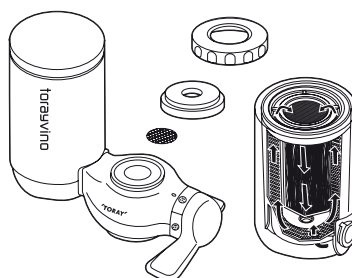

distributed by

interwater®
pure water quality of life

Local Dealer