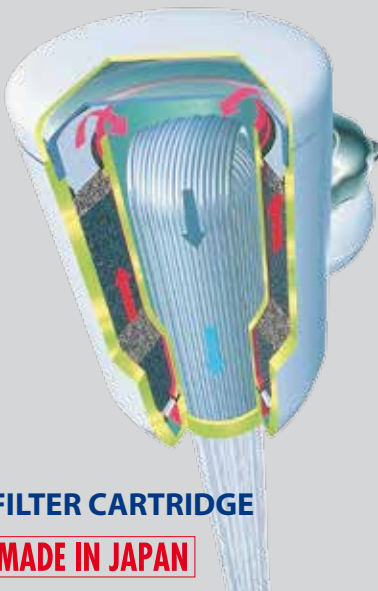

Toray company and technology

1968, Toray began the investigation of membrane water treatment technologies and has developed many types of membrane to separate the impurities in different sizes for the perfect water purification. Toray is currently one of the leading companies in the world. The hollow fiber membrane applied to water purifiers Torayvino developed based on medical technology, used for artificial kidneys. Experimental results show that the unit removes 99.9% of bacteria, meeting the Japan Water Association (JWPA) Voluntary Standards for Water Purifiers*.